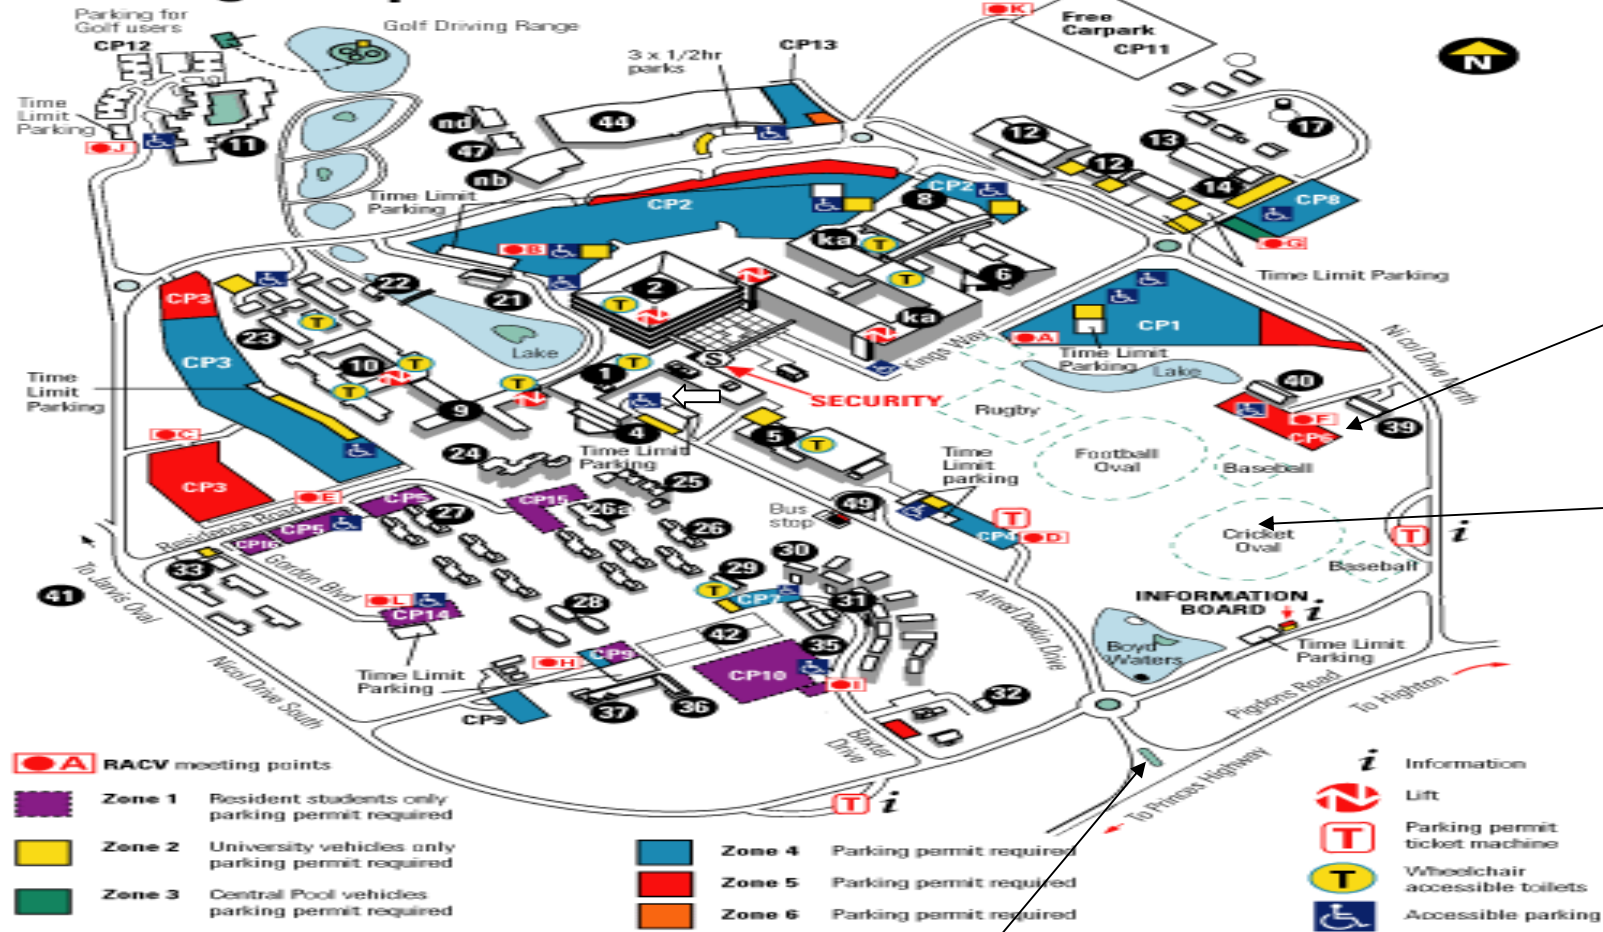

Geelong campus at Waurn Ponds

accurate as at 5/8/2005

Milo Cricket venue

Parking for home games

Home game venue

Main Entrance
Then right at roundabout
for Lakeside Oval